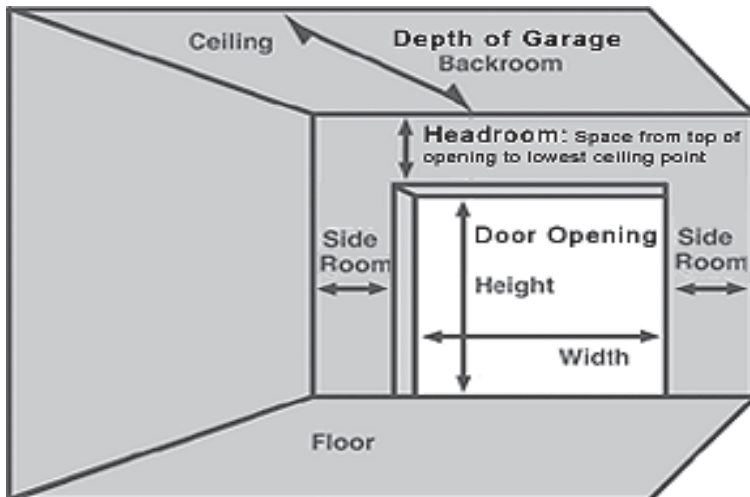

## Steel Garage Doors

Slatted or blocked sectional garage doors

Steel sectional garage doors are available for single and double garages. This door can be automatic. Comes in a number of colours.

	Width	Height
<b>Single Door</b>	2440	2130
<b>Double Door</b>	4880	2130
<b>Caravan Single Door</b>	2440	2500
<b>Caravan Double Door</b>	4880	2500